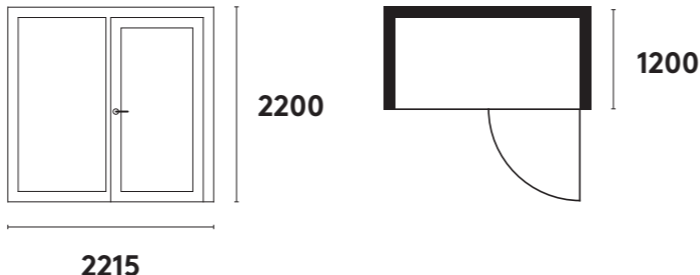

Small
Designed for one person, to be used as a phone booth. Size (mm): 1200x1200x2315.

Medium
Designed for one or two persons, to be used as a quiet work-station or a conversation room. Size (mm): 2215x1200x2315.

Large
Designed for several persons, to be used as a meeting room or an office with several work stations. Size (mm): 2215x2215x2315.

Plenty Pod also comes in a fixed version without floor. It's a fixed version placed directly on existing floor. Height of this version is 2200 mm.

Small
Designed for one person, to be used as a phone booth. Size (mm): 1200x1200x2200.

Medium
Designed for one or two persons, to be used as a quiet work-station or a conversation room. Size (mm): 2215x1200x2200.