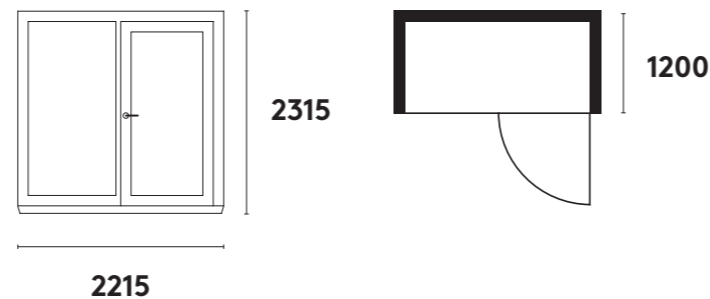

Small
Designed for one person, to be used as a phone booth. Size (mm): 1200x1200x2315.

Medium
Designed for one or two persons, to be used as a quiet work-station or a conversation room. Size (mm): 2215x1200x2315.

Large
Designed for several persons, to be used as a meeting room or an office with several work stations. Size (mm): 2215x2215x2315.

Plenty Pod also comes in a fixed version without floor. It's a fixed version placed directly on existing floor. Height of this version is 2200 mm.