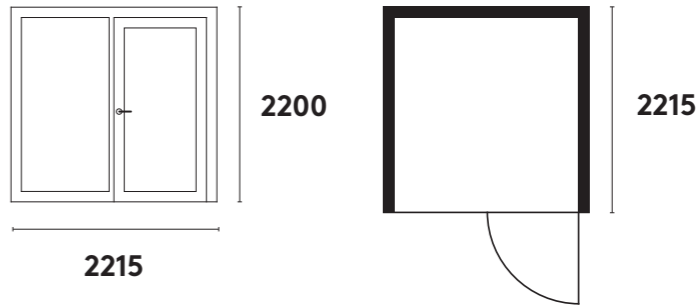

Large
Designed for several persons, to be used as a meeting room or an office with several work stations. Size (mm): 2215x2215x2200.