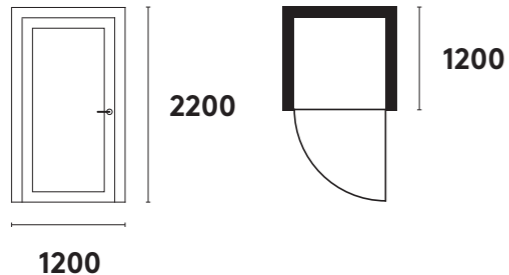

Small
Designed for one person, to be used as a phone booth. Size (mm): 1200x1200x2315.

Medium
Designed for one or two persons, to be used as a quiet work-station or a conversation room. Size (mm): 2215x1200x2315.

Large
Designed for several persons, to be used as a meeting room or an office with several work stations. Size (mm): 2215x2215x2315.

Plenty Pod also comes in a fixed version without floor. It's a fixed version placed directly on existing floor. Height of this version is 2200 mm.

Small
Designed for one person, to be used as a phone booth. Size (mm): 1200x1200x2200.

Medium
Designed for one or two persons, to be used as a quiet work-station or a conversation room. Size (mm): 2215x1200x2200.