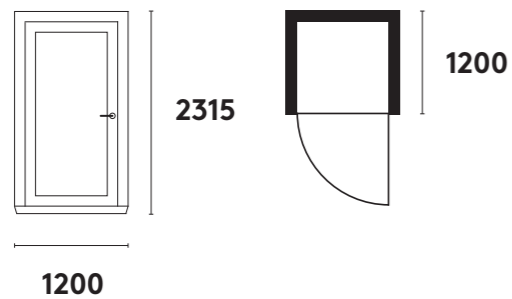

Small
Designed for one person, to be used as a phone booth. Size (mm): 1200x1200x2315.

Medium
Designed for one or two persons, to be used as a quiet work-station or a conversation room. Size (mm): 2215x1200x2315.

Large
Designed for several persons, to be used as a meeting room or an office with several work stations. Size (mm): 2215x2215x2315.

Plenty Pod also comes in a fixed version without floor. It's a fixed version placed directly on existing floor. Height of this version is 2200 mm.