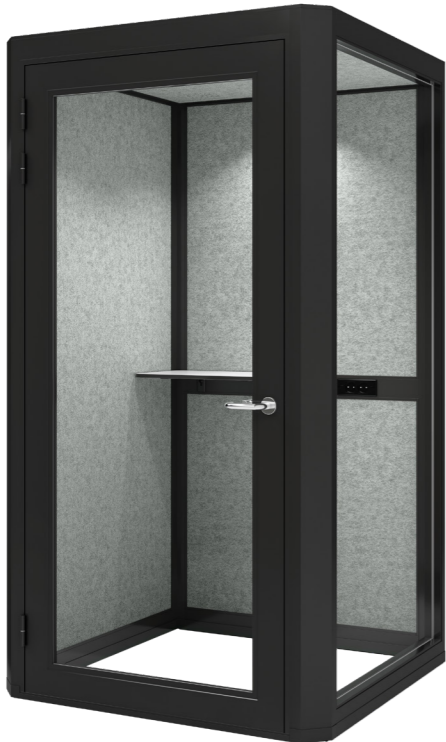

With Plenty Pod, you don't have to rush out from the reading room to answer the phone.

Plenty Pod not only offers silence on the inside. It is also a shield, that dampens sound on the outside.

Plenty Pod is available in three different sizes, that can be customized after your specific needs and wishes.

Small
Designed for one person, to be used as a phone booth. Size (mm): 1200x1200x2315.

Medium
Designed for one or two persons, to be used as a quiet work-station or a conversation room. Size (mm): 2215x1200x2315.

Large
Designed for several persons, to be used as a meeting room or an office with several work stations. Size (mm): 2215x2215x2315.

Plenty Pod also comes in a fixed version without floor. It's a fixed version placed directly on existing floor. Height of this version is 2200 mm.

Small
Designed for one person, to be used as a phone booth. Size (mm): 1200x1200x2200.

Medium
Designed for one or two persons, to be used as a quiet work-station or a conversation room. Size (mm): 2215x1200x2200.