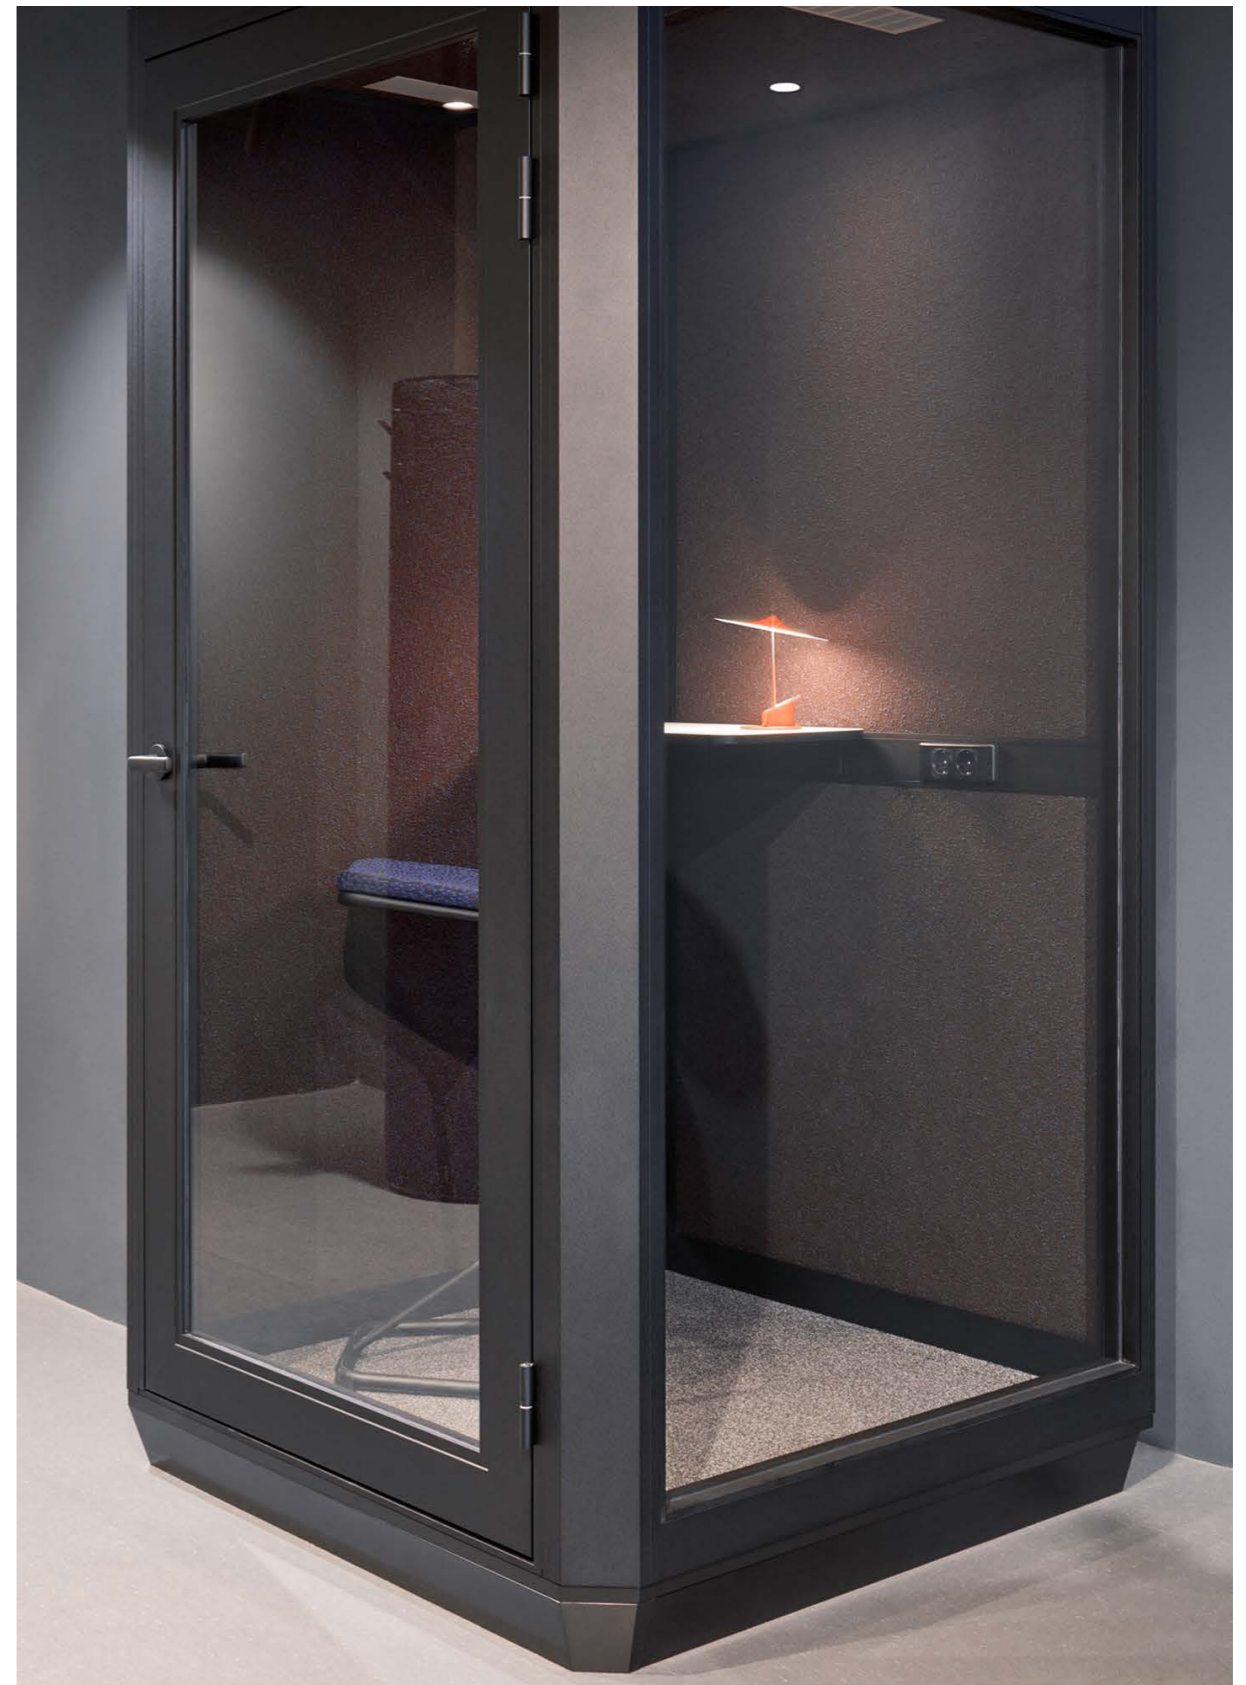

abstracta

Plenty Pod

Plenty Pod is a series of flexible rooms designed to satisfy the need for privacy and quietness.

It is easy to integrate Plenty Pod into various spaces.

1. The Lobby

Spaces such as waiting rooms, reception halls, and lobbies at hospitals or hotels, have changed radically in the digital era. Today, they are used for all kinds of activities. With Plenty Pod, people can make phone calls and have one-to-one conversations in privacy, without bothering others.

With Plenty Pod, you don't have to rush out from the reading room to answer the phone.

Plenty Pod not only offers silence on the inside. It is also a shield, that dampens sound on the outside.

Plenty Pod is available in three different sizes, that can be customized after your specific needs and wishes.

6. Door

- Always in sound isolated glass
- Choose where to place the door
- Right or left-hung door

7. Carpet

- Standard in grey
- Other carpets on request

Mind the detail. Plenty Pod's solutions for ventilation, lighting, electricity and video conference solution are carefully developed to be as discreet and functional as possible.

Accessories included

Table top inside Plenty Pod

- Standard in Small, positioned at 1010 mm (from floor to top edge of desk)

Ventilation and LED lighting

Electrical socket

Frame colours

Silver and white anodised frames are standard. RAL colours are optional.