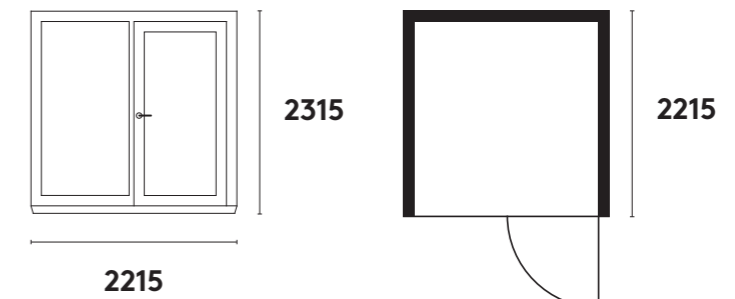

Small
Designed for one person, to be used as a phone booth. Size (mm): 1200x1200x2315.

Medium
Designed for one or two persons, to be used as a quiet work-station or a conversation room. Size (mm): 2215x1200x2315.

Large
Designed for several persons, to be used as a meeting room or an office with several work stations. Size (mm): 2215x2215x2315.

Plenty Pod also comes in a fixed version without floor. It's a fixed version placed directly on existing floor. Height of this version is 2200 mm.