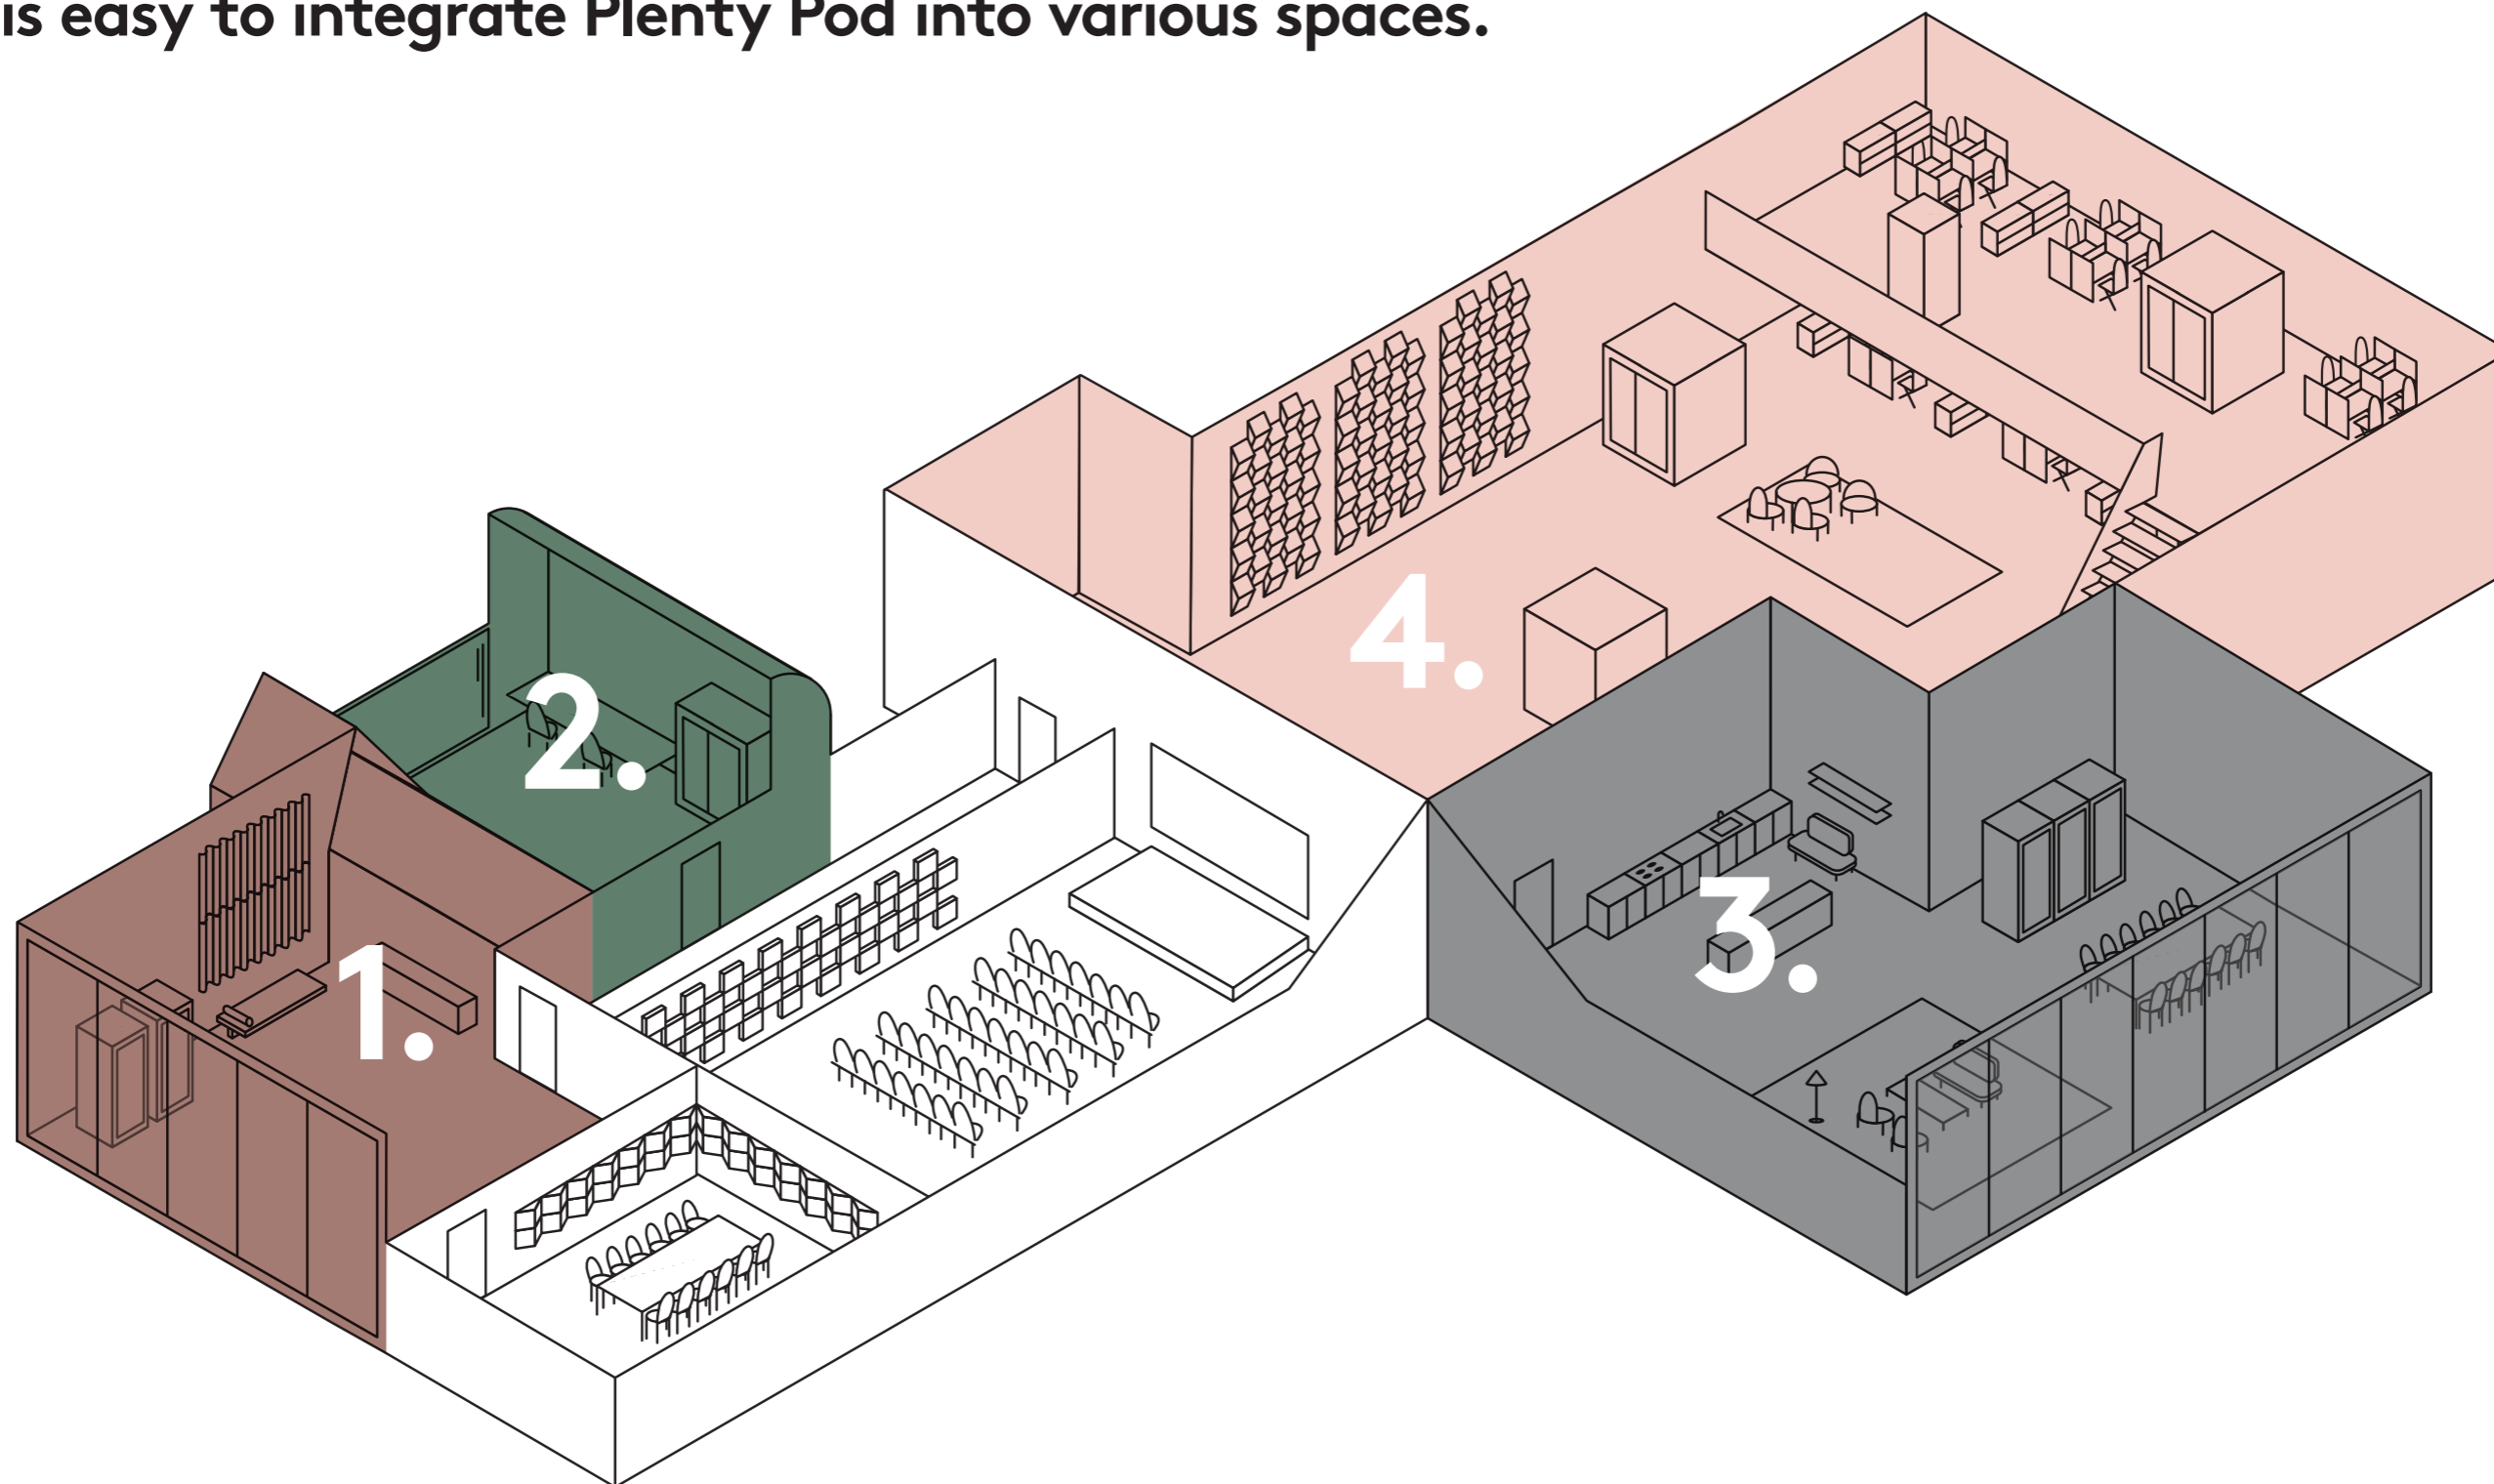

abstracta

Plenty Pod

Plenty Pod is a series of flexible rooms designed to satisfy the need for privacy and quietness.

It is easy to integrate Plenty Pod into various spaces.

1. The Lobby

Spaces such as waiting rooms, reception halls, and lobbies at hospitals or hotels, have changed radically in the digital era. Today, they are used for all kinds of activities. With Plenty Pod, people can make phone calls and have one-to-one conversations in privacy, without bothering others.

Small
Designed for one person, to be used as a phone booth. Size (mm): 1200x1200x2315.

Medium
Designed for one or two persons, to be used as a quiet work-station or a conversation room. Size (mm): 2215x1200x2315.