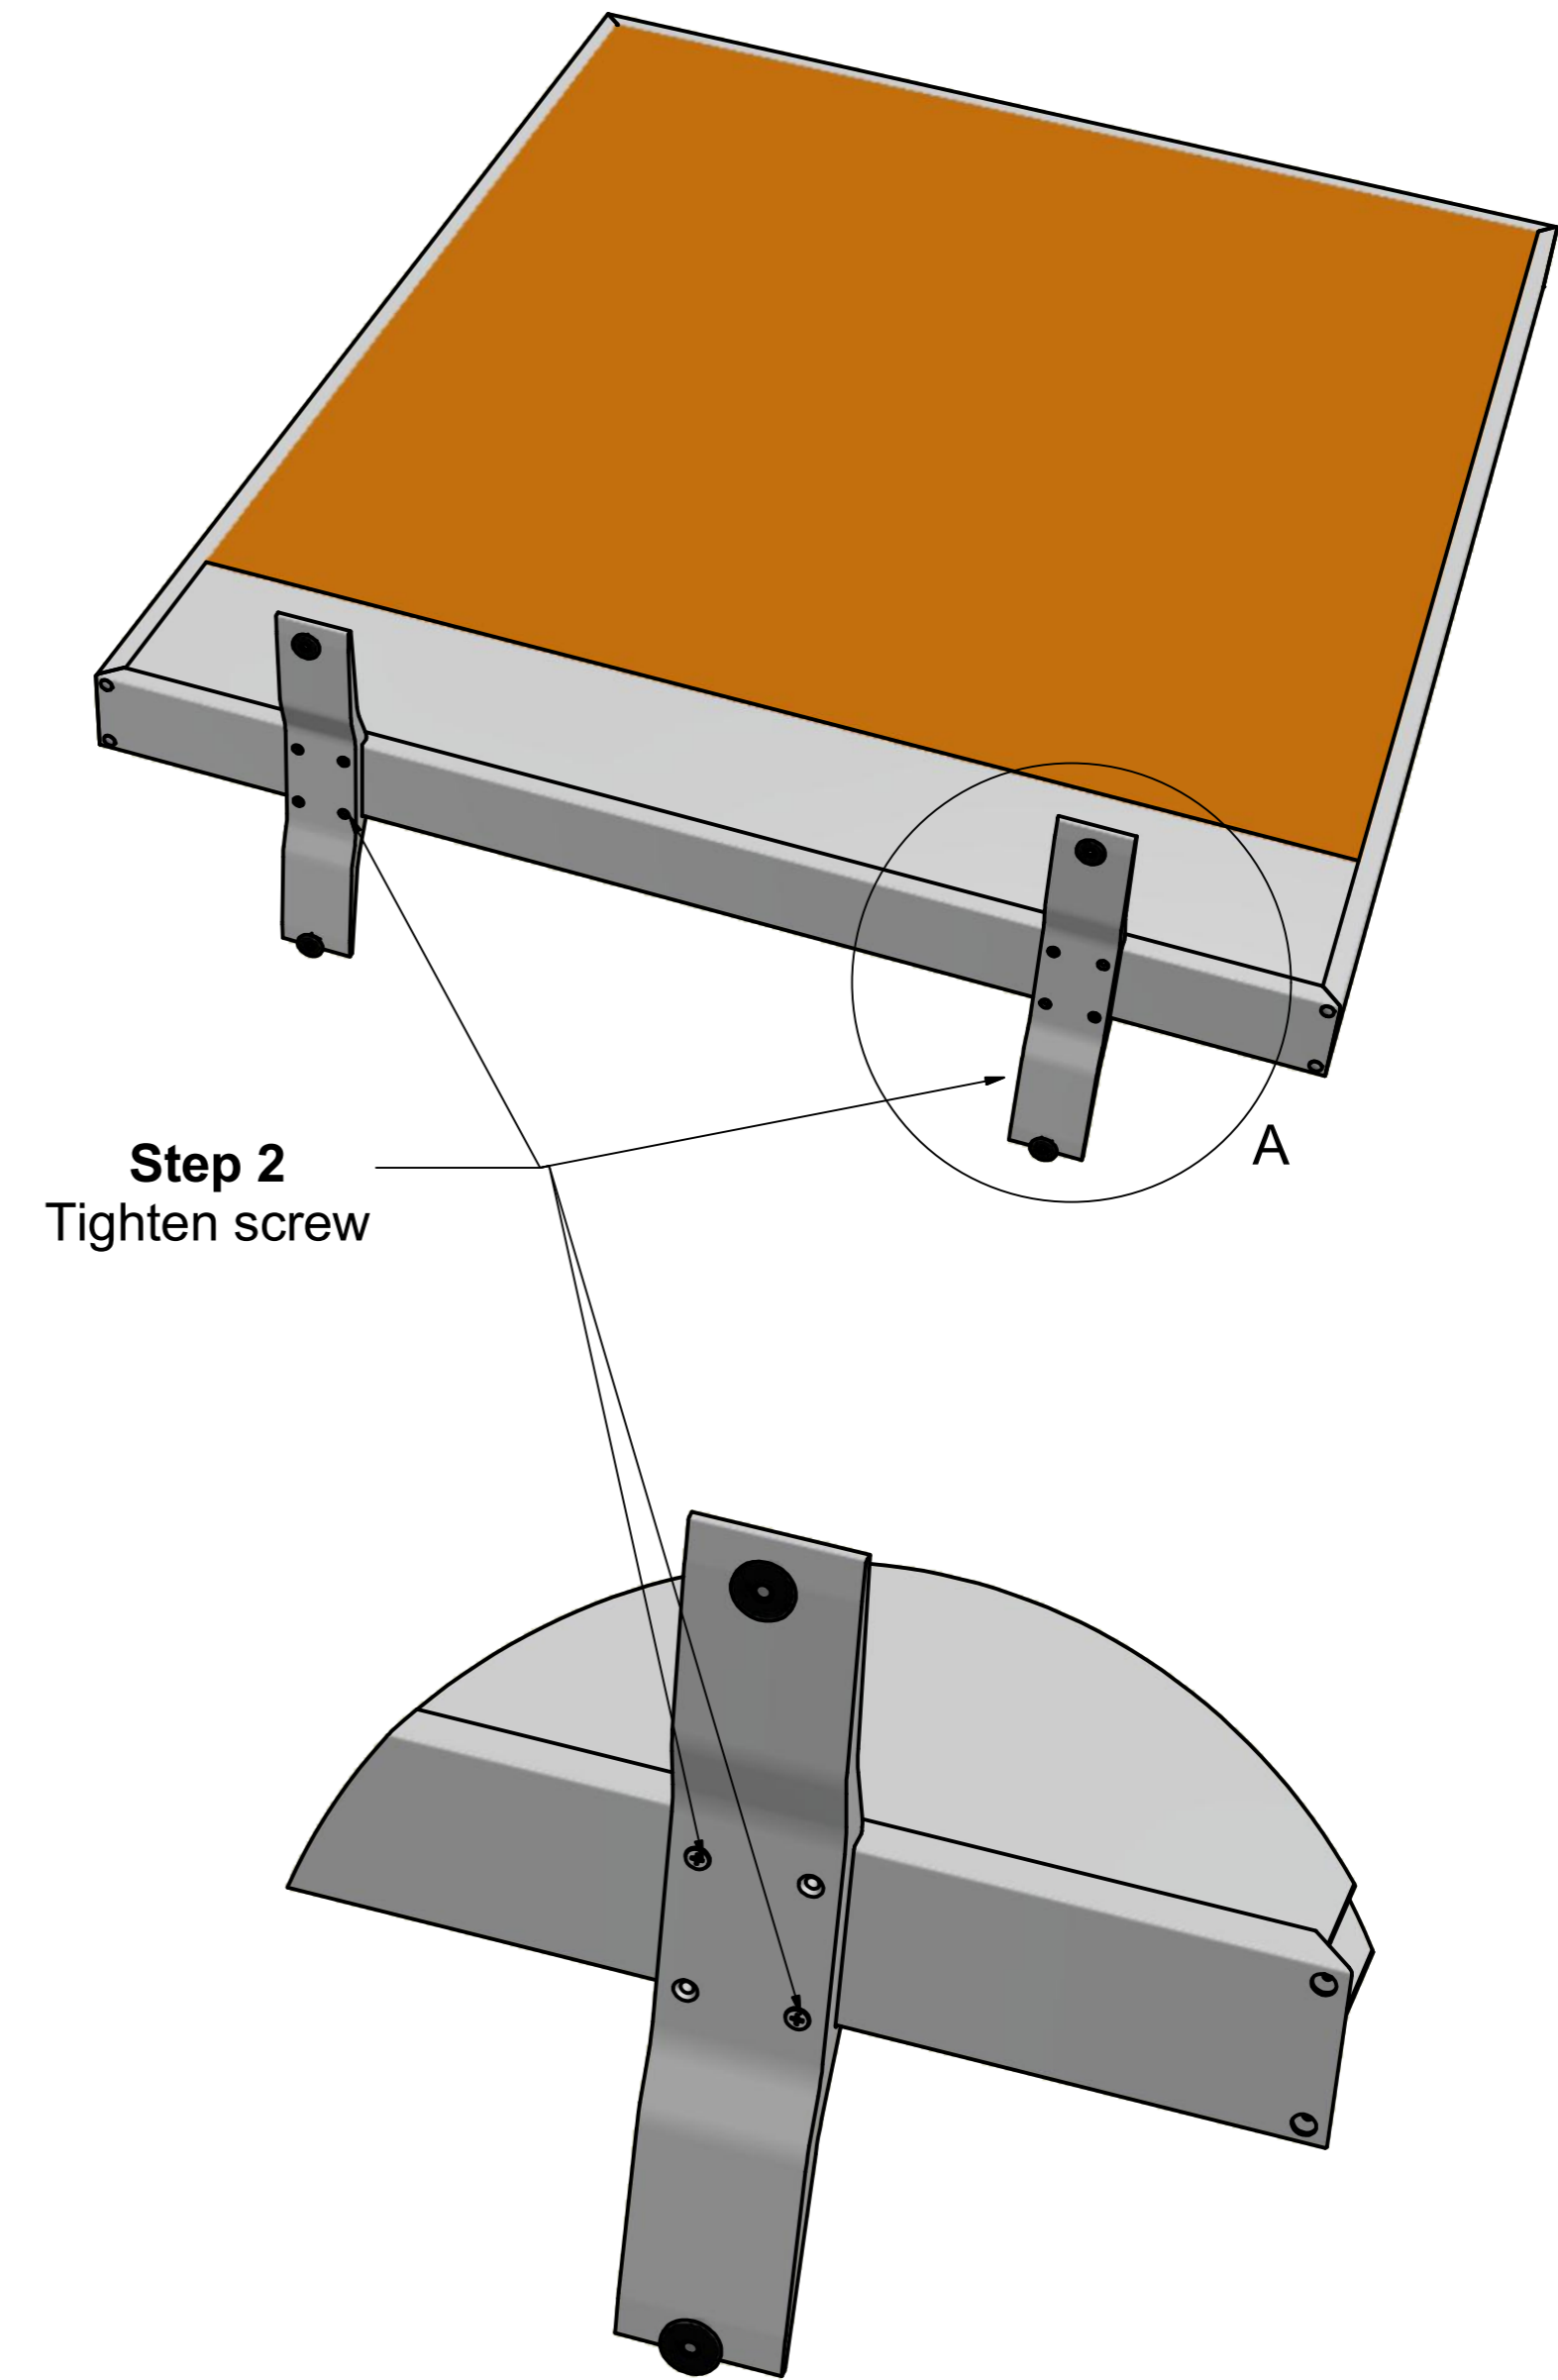

ABSTRACTA

Chubby Floor Screen

Monteringsanvisning/ Assembly Instructions ver 1.0

ABSTRACTA

Chubby Floor Screen with Glass

Monteringsanvisning/ Assembly Instructions ver 1.0

Step 1
Place Glass in Alu profile
and
tighten the screws (3x)

Step 2
Assembled product