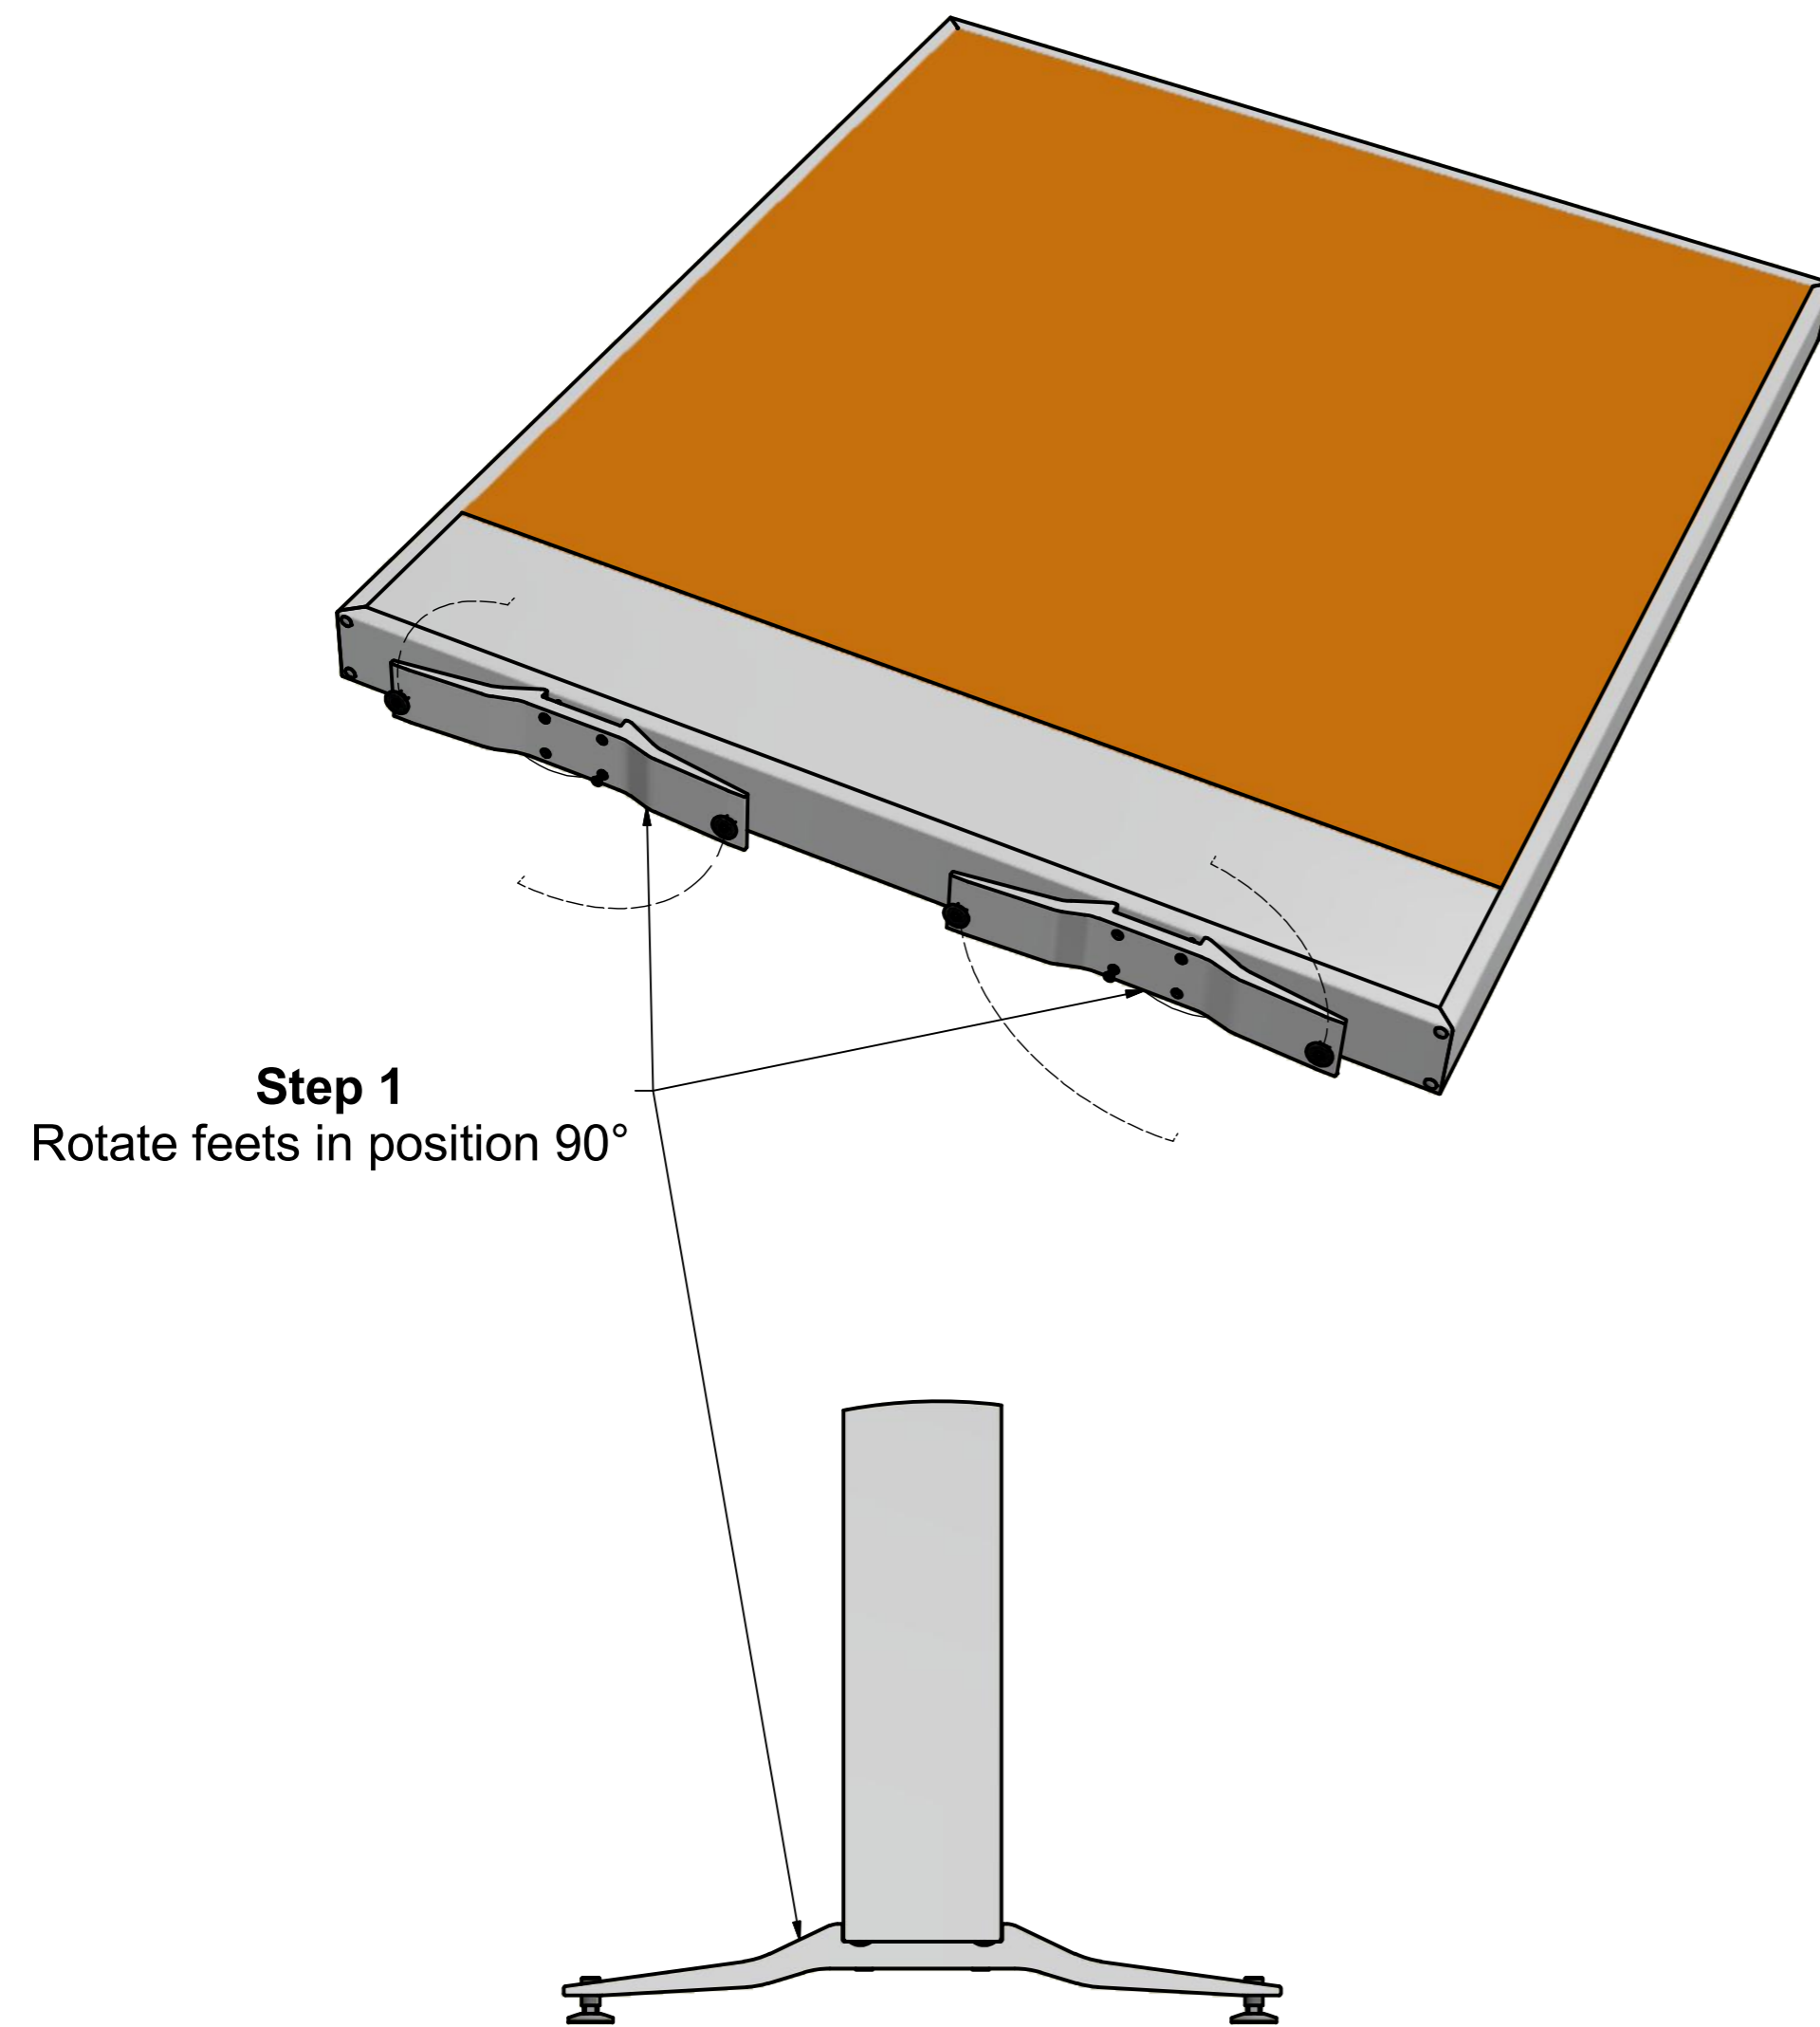

ABSTRACTA

Chubby Floor Screen

Monteringsanvisning/ Assembly Instructions ver 1.0

ABSTRACTA

Chubby Floor Screen with Glass

Monteringsanvisning/ Assembly Instructions ver 1.0

Step 1
Place Glass in Alu profile
and
tighten the screws (3x)

Step 2
Assembled product