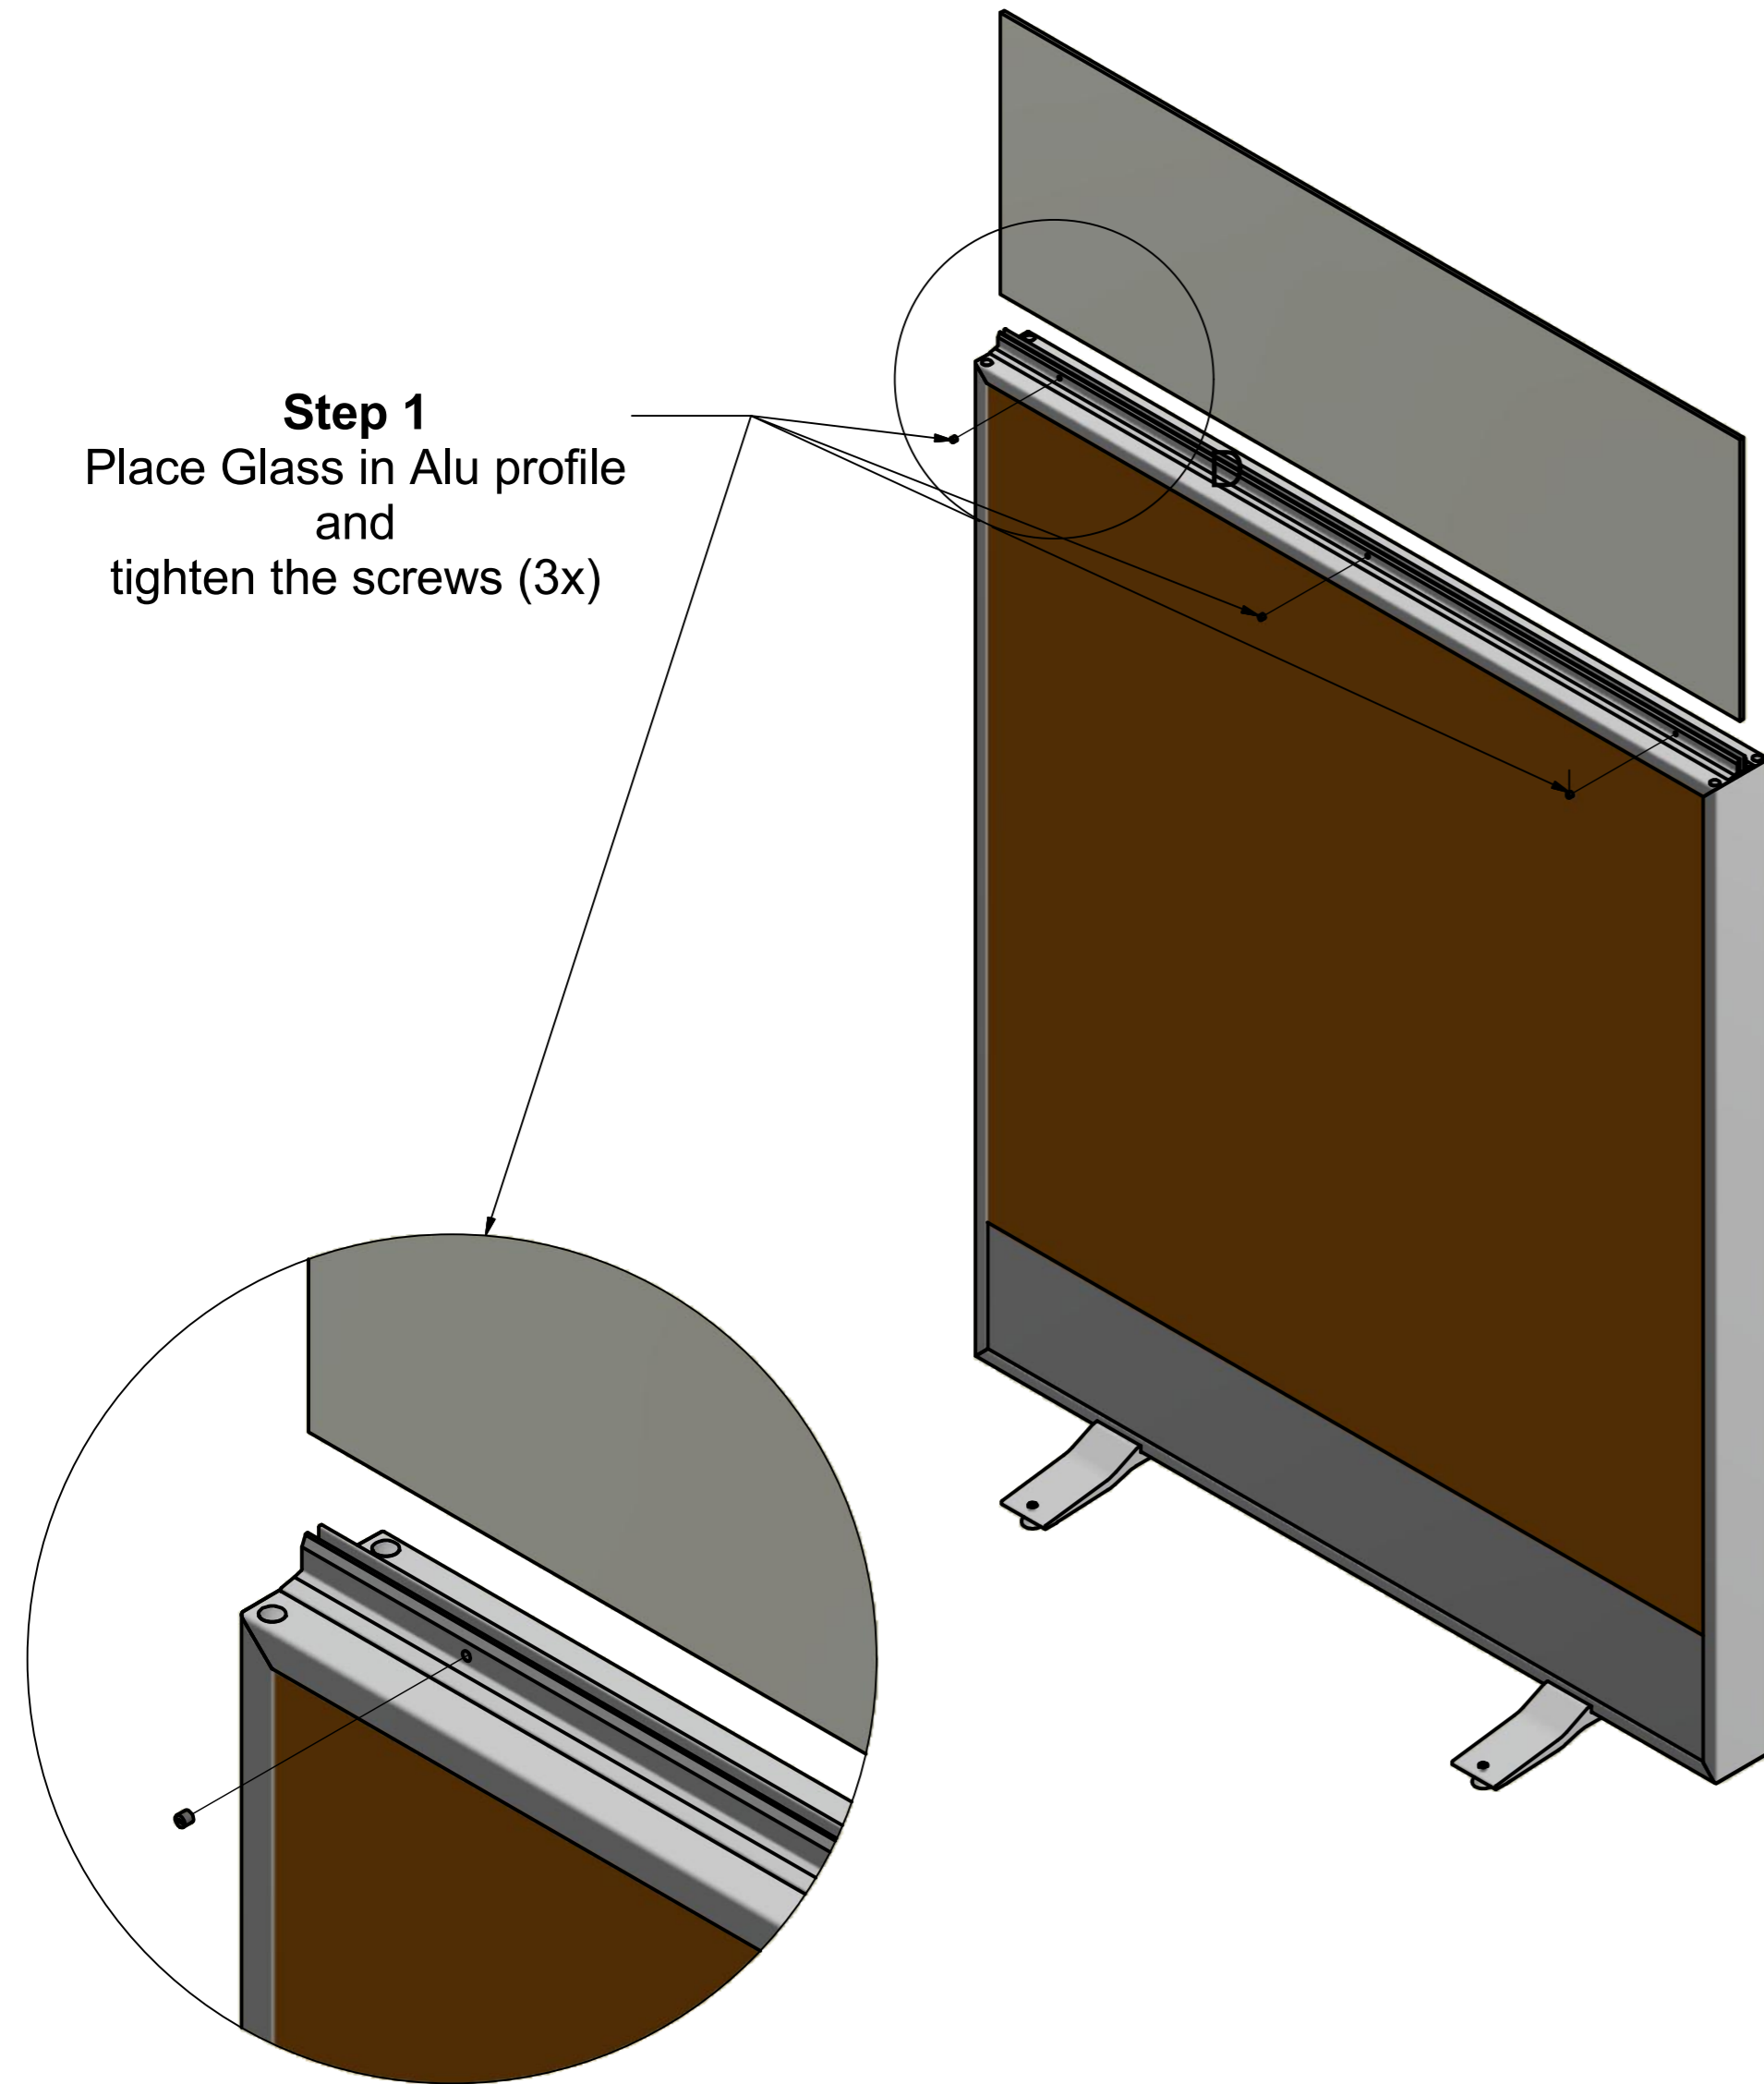

ABSTRACTA

Chubby Floor Screen

Monteringsanvisning/ Assembly Instructions ver 1.0

ABSTRACTA

Chubby Floor Screen with Glass

Monteringsanvisning/ Assembly Instructions ver 1.0

Step 1
Place Glass in Alu profile
and
tighten the screws (3x)

Step 2
Assembled product